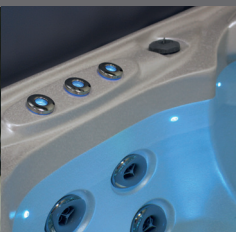

HOT TUB ARVADA

MODEL
ARVADA
78" X 78" X 29"

Underwater Spotlight

Foot & neck massage

Waterline Lighting

Ozonator

Thermolayer insulation

High quality jets

RIVER SPAS
www.river-spas.com

HOT TUB ARVADA

RIVERSPAS

TECHNICAL DATA

Dimensions:	78" x 78" x 29"
Empty Weight:	507 lbs
Water capacity:	268 gal
Total weight:	2740 lbs
Cabinet color:	Dark Grey
Shell color:	Silver Marble

LED LIGHTING

LED underwater spotlight:	included
LED waterline:	included
Water fountains:	included

DETAILS

Seats:	5
Lounges:	1
Water jets:	18
Foot massage:	included
Neck massage:	included
Insulation:	Thermolayer
Framework:	Stainless steel frame
WPC paneling:	included
Controller:	Balboa
Control panel:	TP600
Water pump:	1 x 3 HP 1-Spd
Circulation pump:	0.25 HP
Ozonator:	included
Filter:	1 x filter
Water drain:	included
Heating:	5.5 KW Balboa North America 60Hz