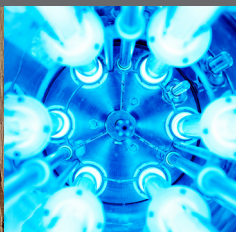

# HOT TUB OTTAWA

MODEL  
OTTAWA  
84" X 78" X 36"

Underwater Spotlight

Spa Touch Display

Waterline Lighting

Ozonator

Wave Select Cabinet

UV Desinfection