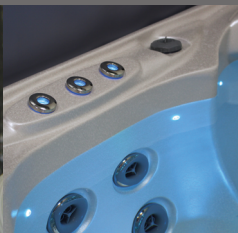

HOT TUB JERSEY

MODEL
JERSEY
78" X 78" X 29"

Underwater Spotlight

Foot & neck massage

Waterline Lighting

Ozonator

Thermolayer insulation

High quality jets

RIVER SPAS

www.river-spas.com

HOT TUB JERSEY

RIVERSPAS

TECHNICAL DATA

Dimensions:	78" x 78" x 29"
Empty Weight:	507 lbs
Water capacity:	268 gal
Total weight:	2740 lbs
Cabinet color:	Premium Dark Grey
Shell color:	Pure White

LED LIGHTING

LED underwater spotlight:	included
LED waterline:	included
Water fountains:	included

DETAILS

Seats:	7
Water jets:	18
Foot massage:	included
Neck massage:	included
Insulation:	Thermolayer
Framework:	Stainless steel frame
WPC paneling:	included
Controller:	Balboa
Control panel:	TP600
Water pump:	1 x 3 HP 1-Spd
Circulation pump:	0.25 HP
Ozonator:	included
Filter:	1 x filter
Water drain:	included
Heating:	5.5 KW Balboa North America 60Hz