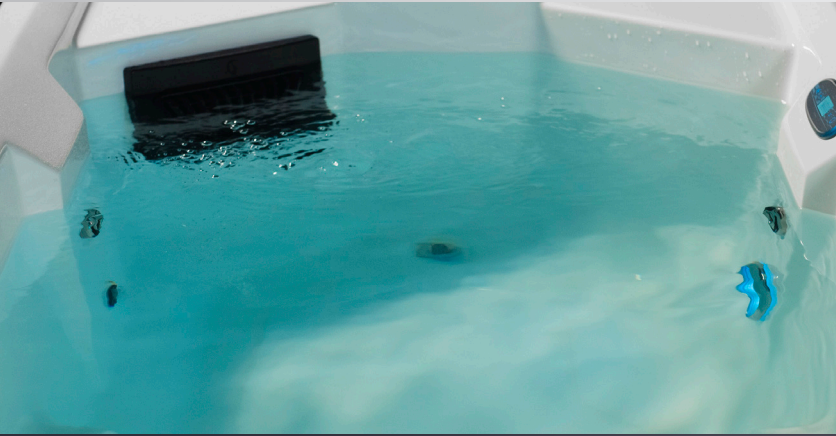

ICE TUB AUSTRIA

ICE TUB
AUSTRIA
85" X 41" X 30"

RIVER SPAS
www.river-spas.com

ICE TUB AUSTRIA

RIVERSPAS

TECHNICAL DATA

Dimensions:	85" x 41" x 30"
Empty Weight:	320 lbs
Water capacity:	106 gal
Total weight:	1202 lbs
Cabinet color:	Dark Grey
Shell color:	Pure White

DETAILS

Seats:	1
Insulation:	Thermolayer
Framework:	Stainless steel frame
Controller:	Balboa
Control panel:	TP400
Circulation pump:	0.25 HP
Ozonator:	included
Filter:	1 x filter
Water drain:	included
Heating:	CLIM8ZONE 2 Mini Heating Pump

ELECTRICAL REQUIREMENTS:

Voltage:	110Volts
Maximum Current:	15 A plug and lead

LED LIGHTING

LED underwater spotlight:	included
---------------------------	----------

CABINET COLOR

Dark Grey

SHELL COLOUR

Silver Marble

3 REASONS FOR AN ICE TUB

- **Recovery and Vitality:** The Ice Tub rejuvenates the body, strengthens the immune system, and stimulates the metabolism, thereby reducing inflammation.
- **Mental Strength:** Cold water immersion trains the mind to accept challenges and to push beyond one's comfort zone.
- **Stress Relief and Energy Balance:** The cool water of the Ice Tub promotes relaxation and recovery, reduces stress, improves sleep, and gives renewed energy.