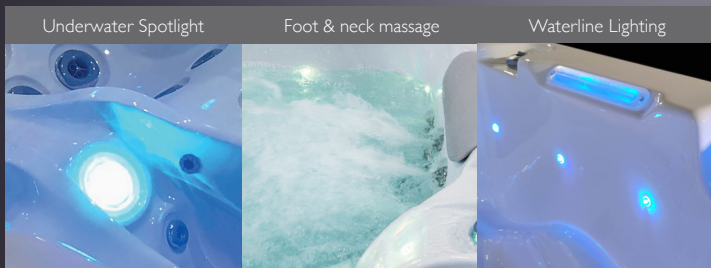

RIVER SPAS
www.river-spas.com